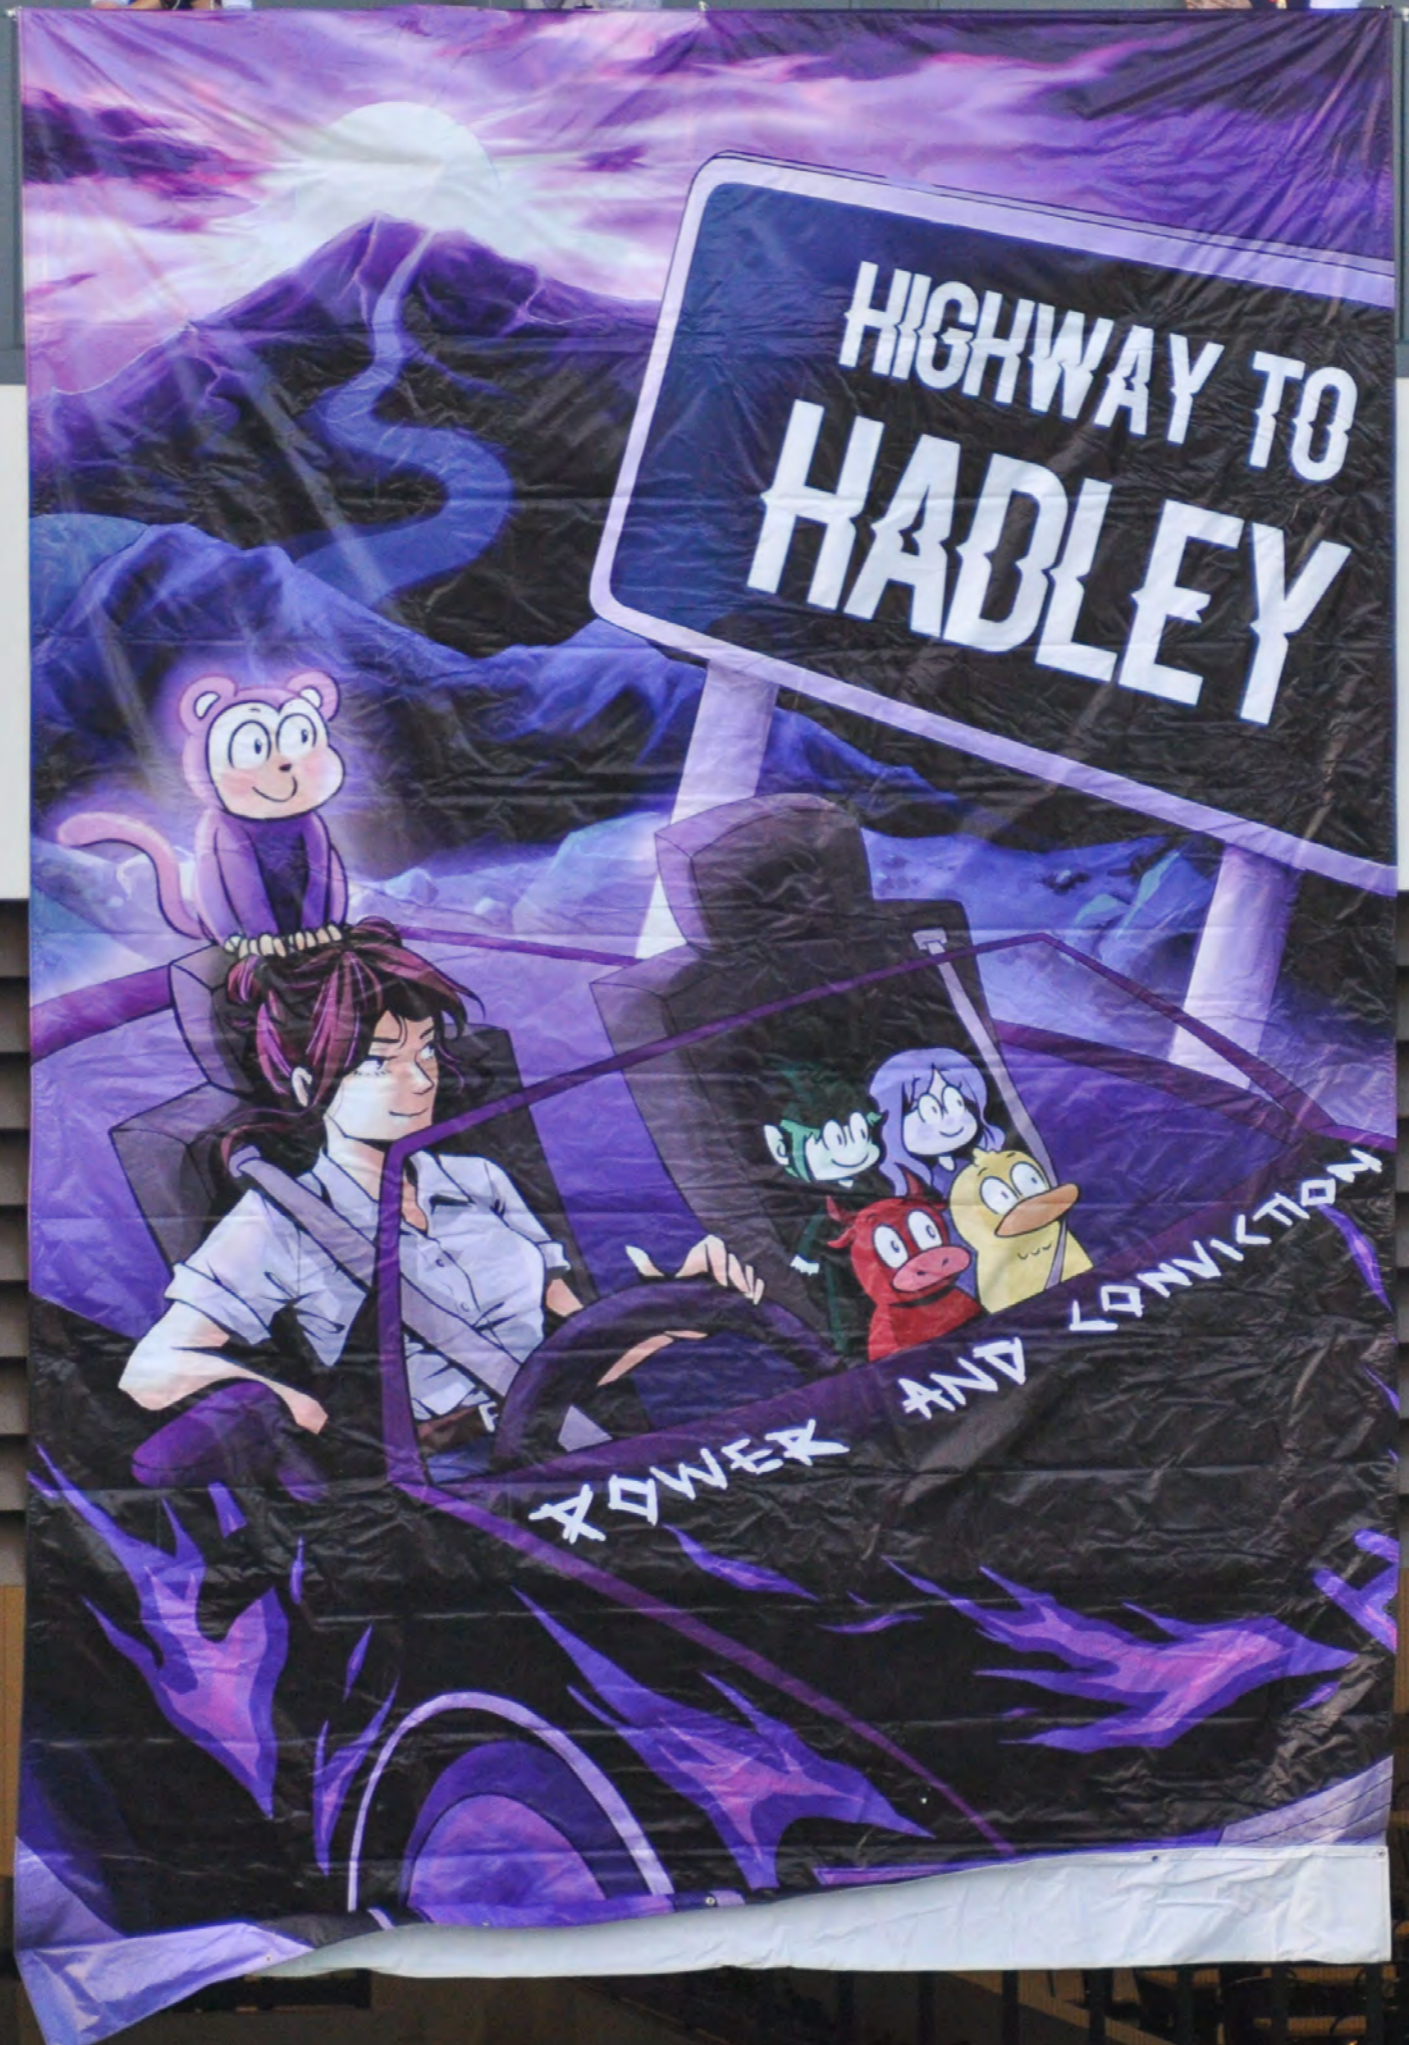

**LIGHTNING RISK ALERT**  
When the YELLOW light flashes  
or the siren sounds, STOP  
ALL OUTDOOR ACTIVITIES AND  
MOVE INTO A SHELTERED AREA

# WONDER WADDLE

HIGHWAY TO  
HABLEY

POWER AND CONVICTION