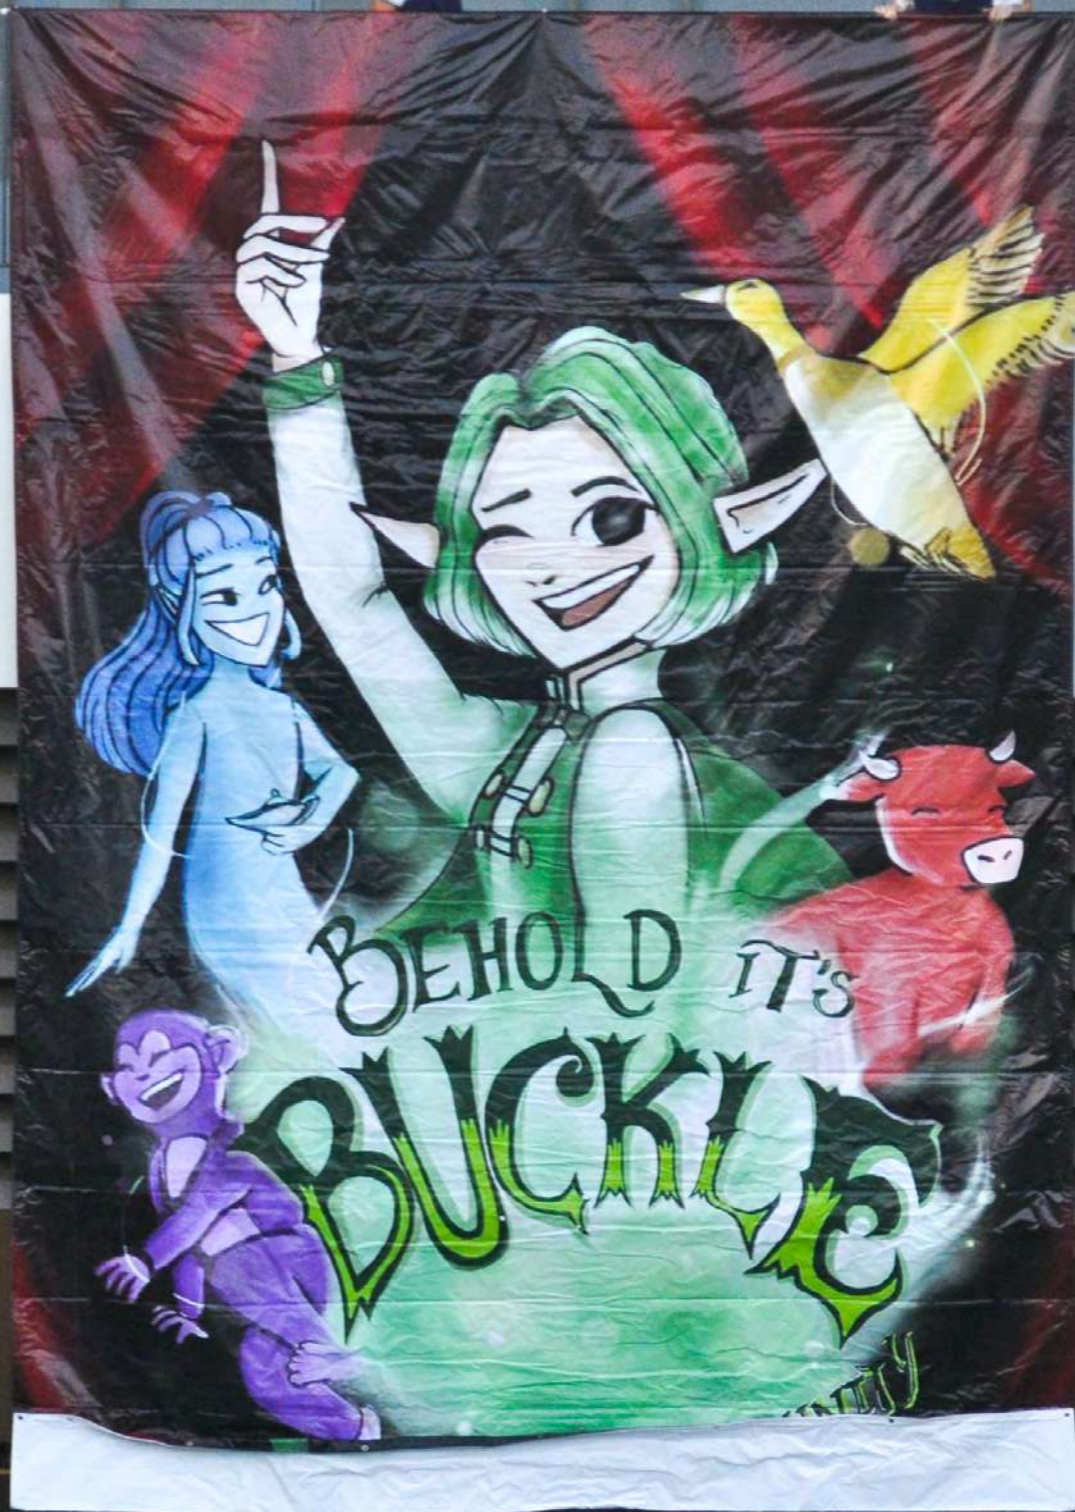

**LIGHTNING RISK ALERT**  
When the YELLOW light flashes  
or the siren sounds, STOP  
ALL OUTDOOR ACTIVITIES AND  
MOVE INTO A SHELTERED AREA

# WONDER WADDLE

HIGHWAY TO  
HABLEY

POWER AND CONVICTION